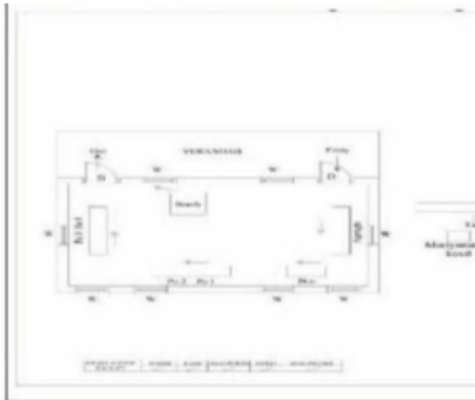

Nazri Naksha

Google Map View

Polling Station Building Front View

Polling Station Front View

Cad View

Key MAP View