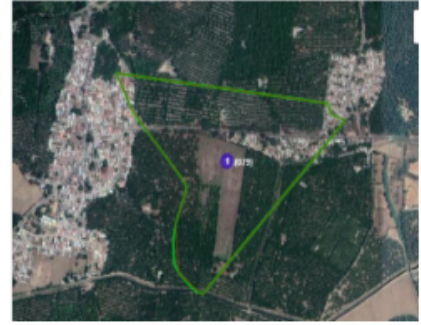

Nazri Naksha

Google Map View