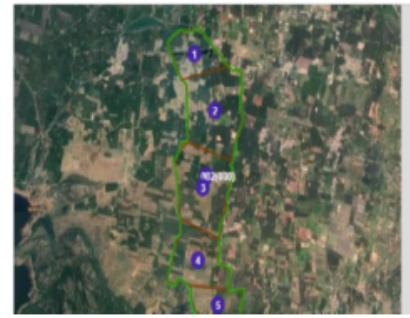

Nazri Naksha

Google Map View