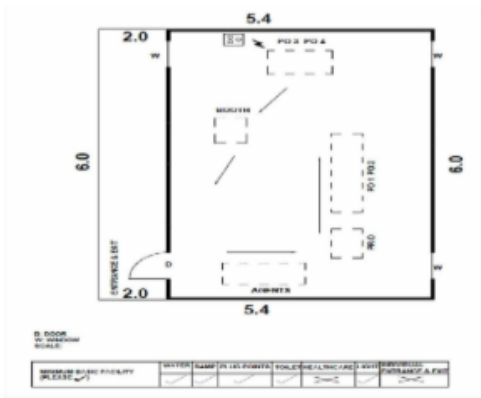

Nazri Naksha

Google Map View

Polling Station Building Front View

Polling Station Front View

Cad View

Key MAP View