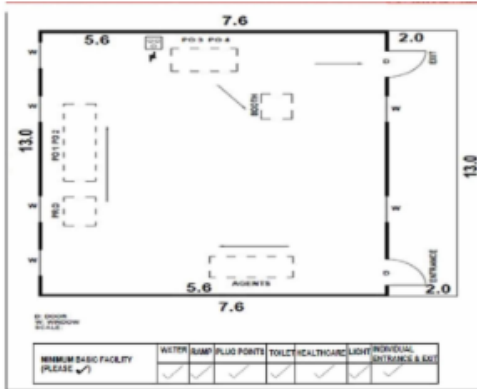

Nazri Naksha

Google Map View

Polling Station Building Front View

Polling Station Front View

Cad View

Key MAP View