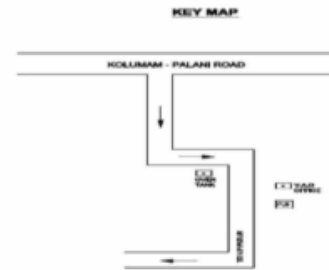

ELEVATION

Polling Station Front View

ELEVATION

Cad View

D : DOOR
W : WINDOW
SCALE:1

MINIMUM BASIC FACILITY (PLANS)	WATER	RAMP	PLUG POINTS	TOILET	SALT/DIAL/LIGHT	PROVIDENTIAL ENTRANCE & EXIT
	✓	✓	✓	✓	✓	✓

Key MAP View