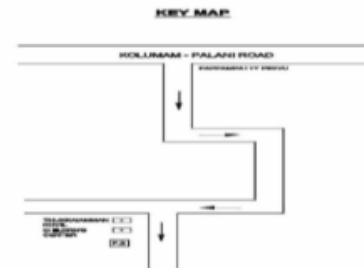

Polling Station Front View

Cad View

D : DOOR
W : WINDOW
SCALE :

MINIMUM BASIC FACILITY (M.B.F.)	WATER	RAMP	PLUG POINTS	TOILET/HEALTHCARE	LIGHT	INTERNET/ARTICULATED & SILENT
	✓	✓	✓	✓	✓	✓

Key MAP View

a) LAND MARKS
b) ROAD NAMES
c) TRAFFIC FLOW