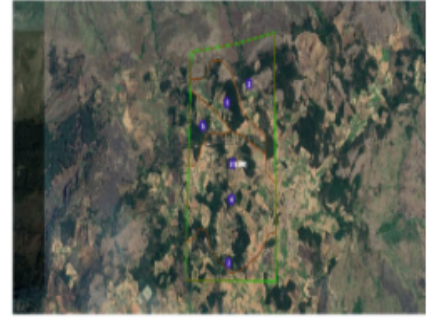

Nazri Naksha

Google Map View