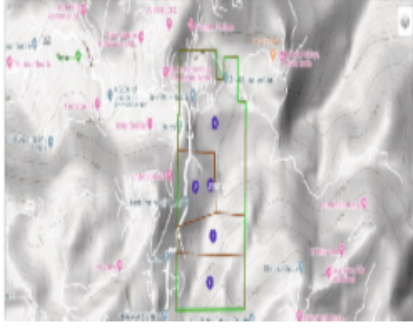

Nazri Naksha

Google Map View