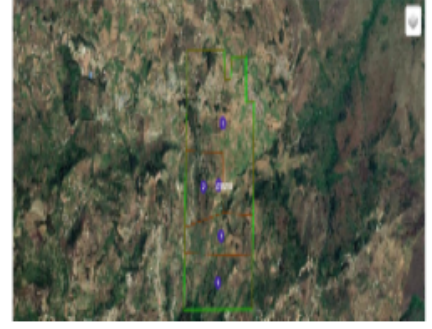

Nazri Naksha

Google Map View