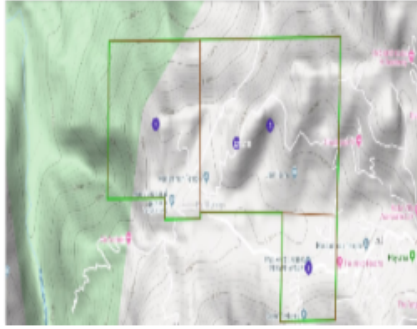

Nazri Naksha

Google Map View