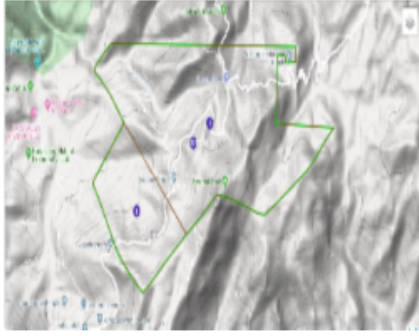

Nazri Naksha

Google Map View