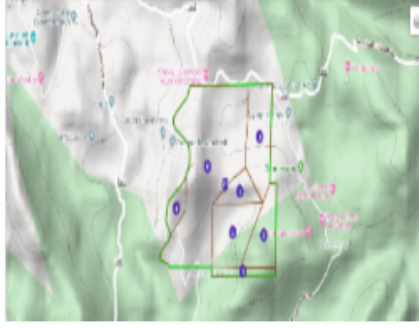

Nazri Naksha

Google Map View