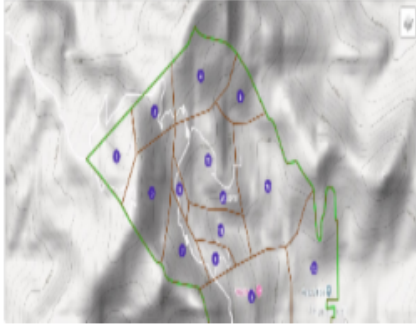

Nazri Naksha

Google Map View