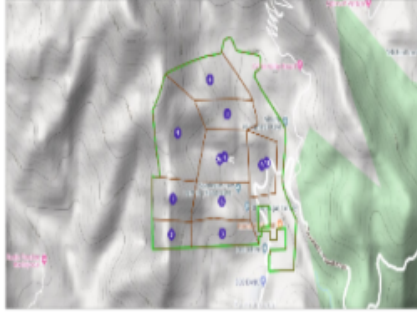

Nazri Naksha

Google Map View