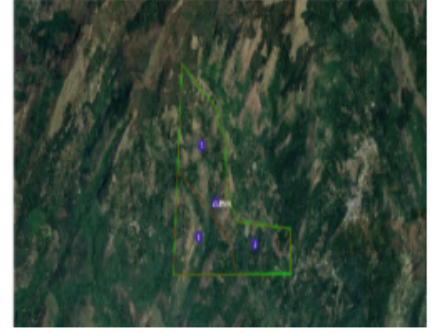

Nazri Naksha

Google Map View