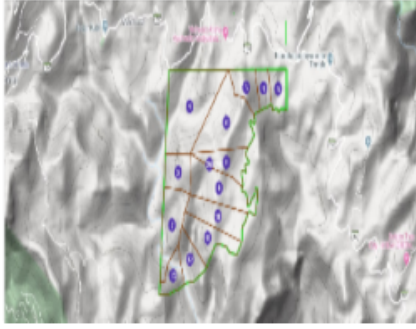

Nazri Naksha

Google Map View