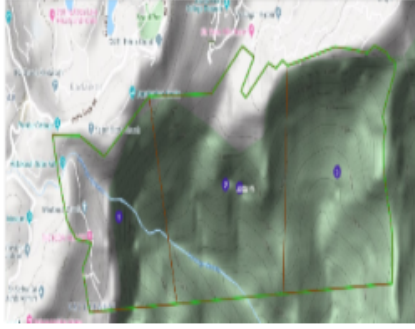

Nazri Naksha

Google Map View