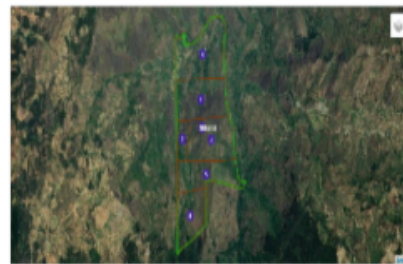

Nazri Naksha

Google Map View