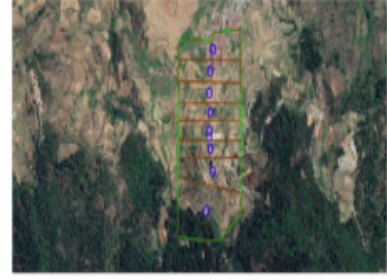

Nazri Naksha

Google Map View