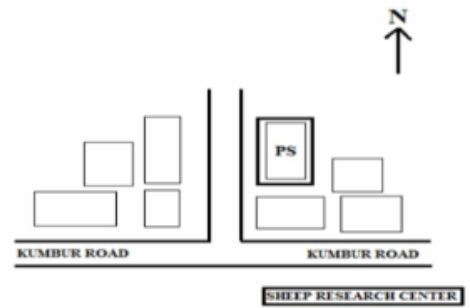

Cad View

Key MAP View

KEY MAP