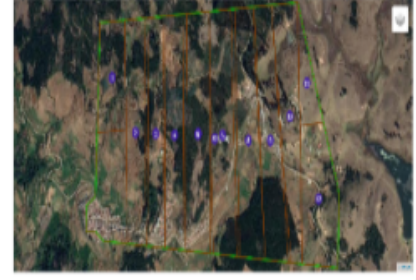

Nazri Naksha

Google Map View