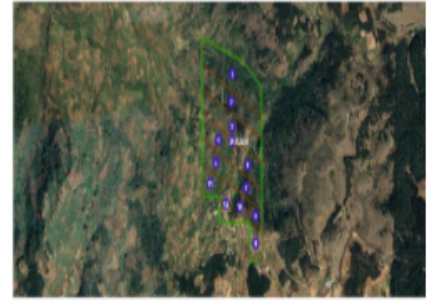

Nazri Naksha

Google Map View