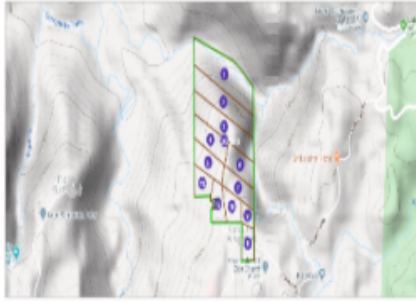

Nazri Naksha

Google Map View