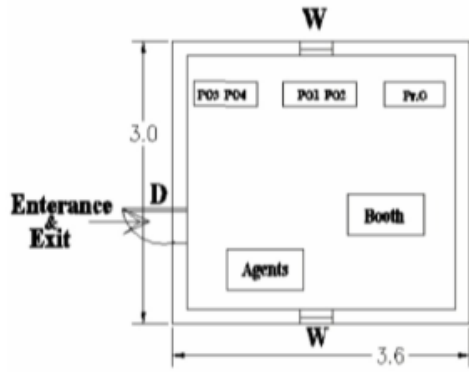

Nazri Naksha

Google Map View

Cad View