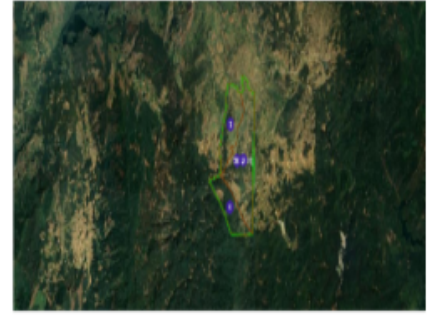

Nazri Naksha

Google Map View