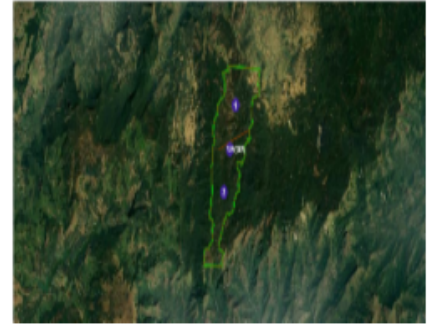

Nazri Naksha

Google Map View