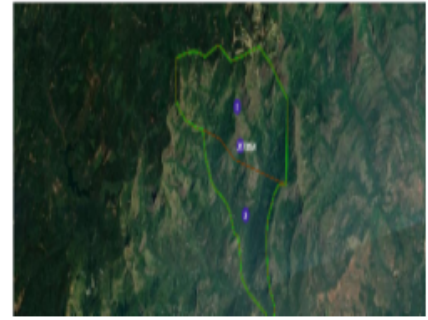

Nazri Naksha

Google Map View