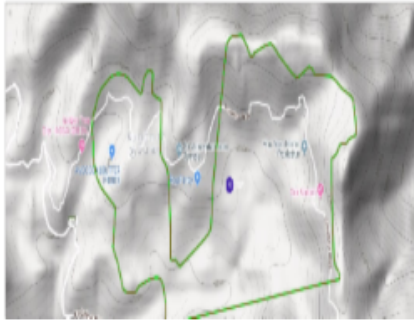

Nazri Naksha

Google Map View