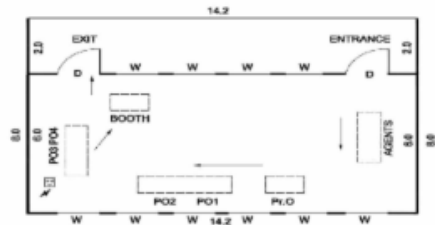

Polling Station Front View

Cad View

D : DOOR
 W : WINDOW
 SCALE :

MINIMUM BASIC FACILITY (PLEASE)	WATER	RAMP	PLUG POINTS	TOILET	HEALTHCARE	LIGHT	INDIVIDUAL ENTRANCE & EXIT
	✓	✓	✓	✓	✓	✓	✓

Key MAP View

a) LAND MARKS
 b) ROAD NAMES
 c) TRAFFIC FLOW