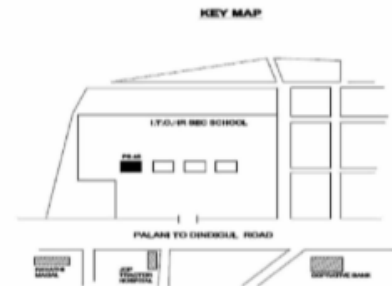

Cad View

Key MAP View

D : DOOR
W : WINDOW
SCALE :

MINIMUM BASIC FACILITY (PLEASE)	WATER	RAMP	PLUG POINTS	TOILET	SCALE	LIGHT	MINIMUM ENTRANCE & EXIT
	☒	☒	☒	☒	☒	☒	☒