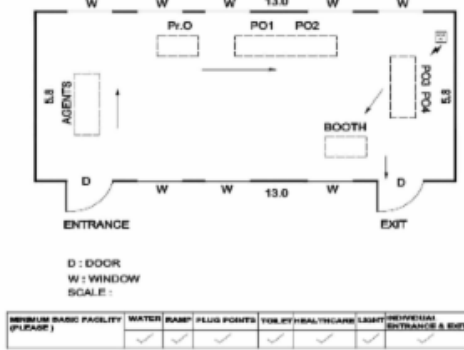

Nazri Naksha

Google Map View

Polling Station Building Front View

Polling Station Front View

Cad View

Key MAP View