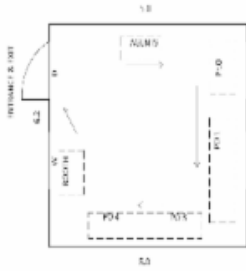

Nazri Naksha

Google Map View

Polling Station Building Front View

Polling Station Front View

Cad View

Key MAP View