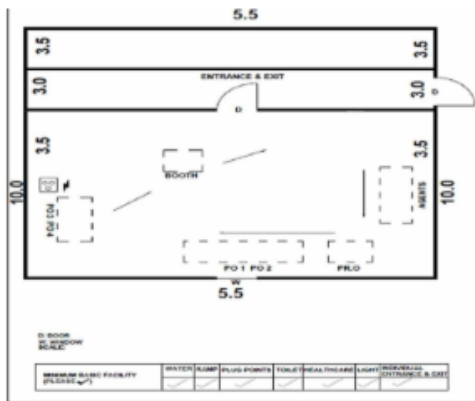

Nazri Naksha

Google Map View

Polling Station Building Front View

Polling Station Front View

Cad View

Key MAP View