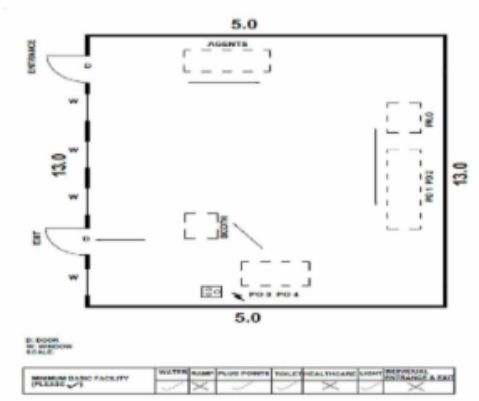

Nazri Naksha

Google Map View

Polling Station Building Front View

Polling Station Front View

Cad View

Key MAP View