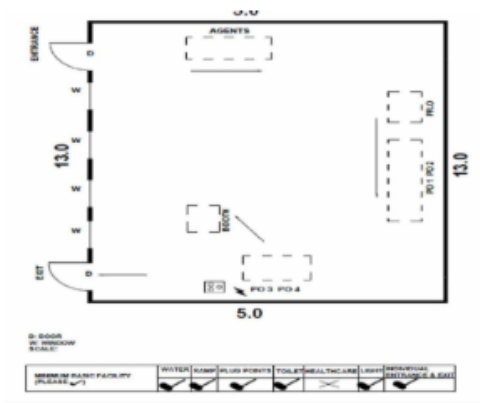

Nazri Naksha

Google Map View

Polling Station Building Front View

Polling Station Front View

Cad View

Key MAP View