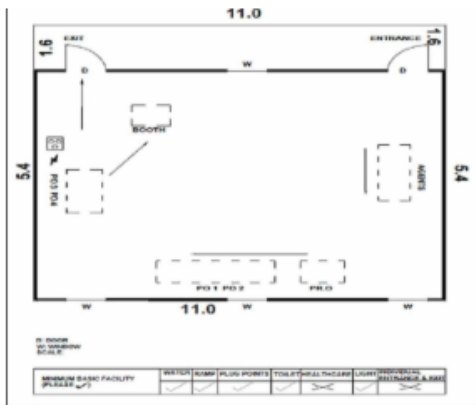

Nazri Naksha

Google Map View

Polling Station Building Front View

Polling Station Front View

Cad View

Key MAP View