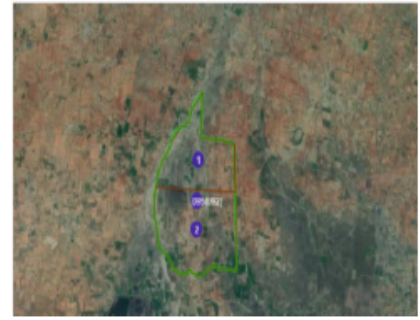

Nazri Naksha

Google Map View