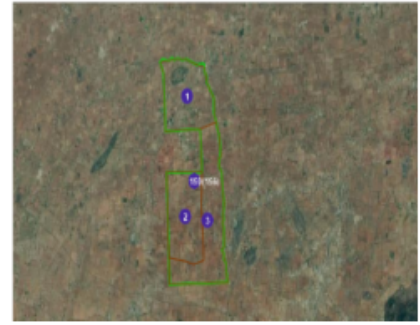

Nazri Naksha

Google Map View