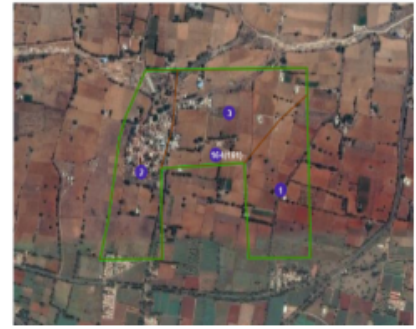

Nazri Naksha

Google Map View