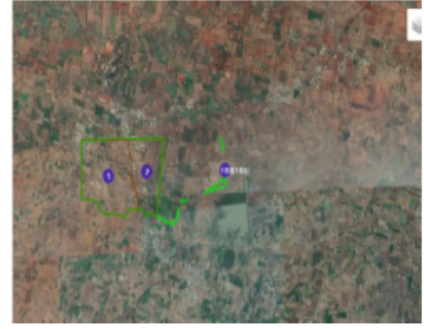

Nazri Naksha

Google Map View