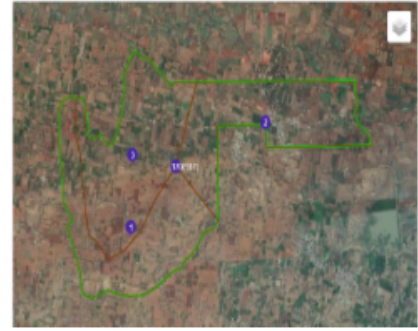

Nazri Naksha

Google Map View