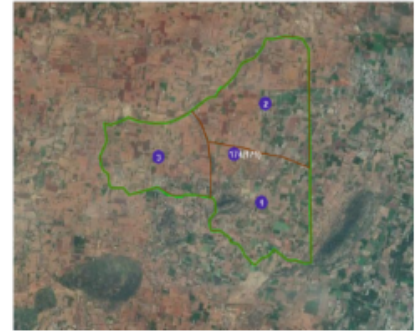

Nazri Naksha

Google Map View