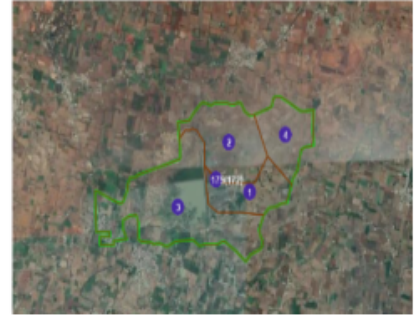

Nazri Naksha

Google Map View