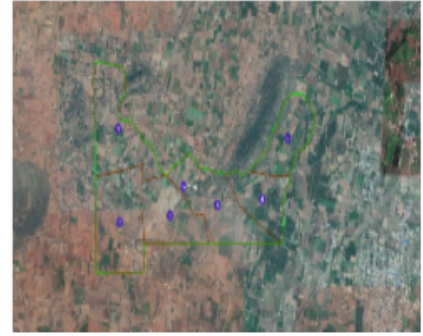

Nazri Naksha

Google Map View