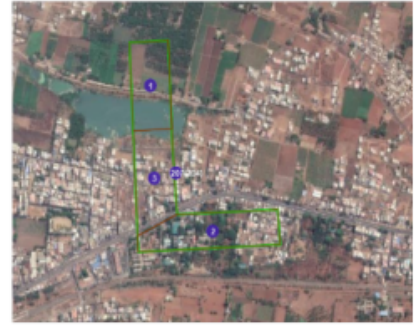

Nazri Naksha

Google Map View