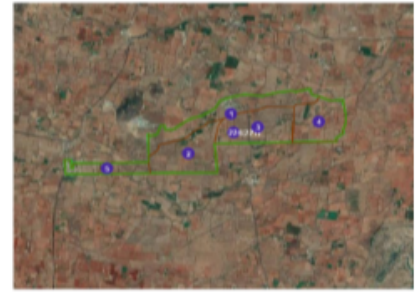

Nazri Naksha

Google Map View