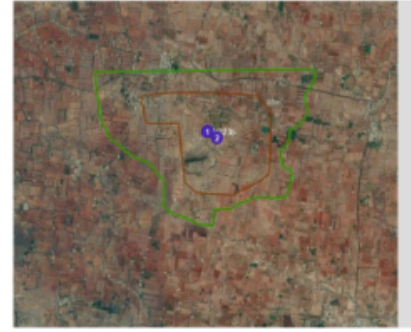

Nazri Naksha

Google Map View