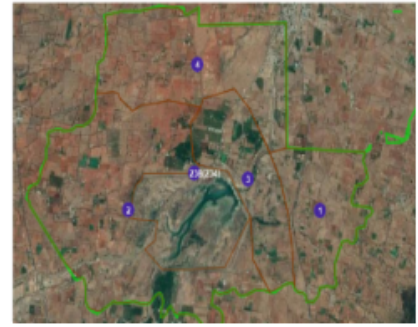

Nazri Naksha

Google Map View