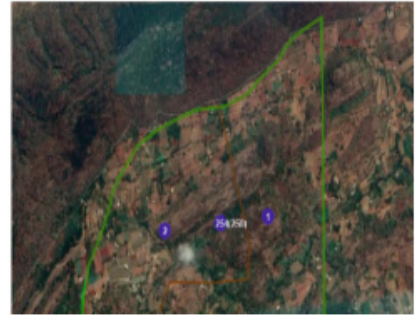

Nazri Naksha

Google Map View