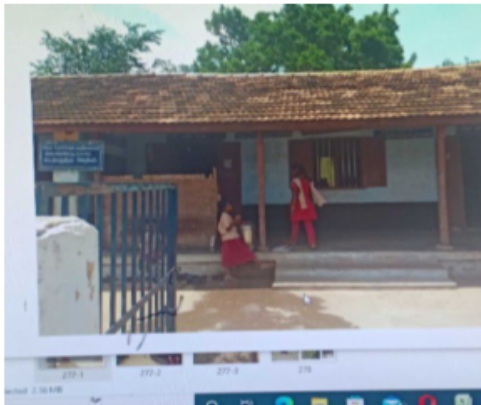

Polling Station Building Front View

Polling Station Front View