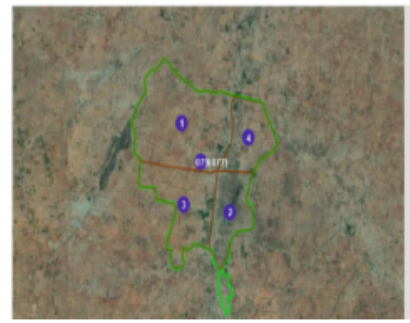

Nazri Naksha

Google Map View