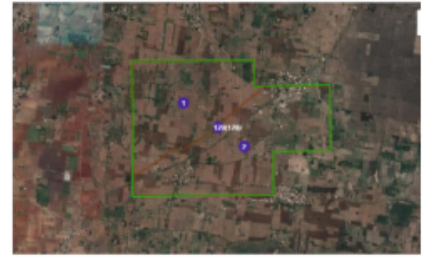

Nazri Naksha

Google Map View